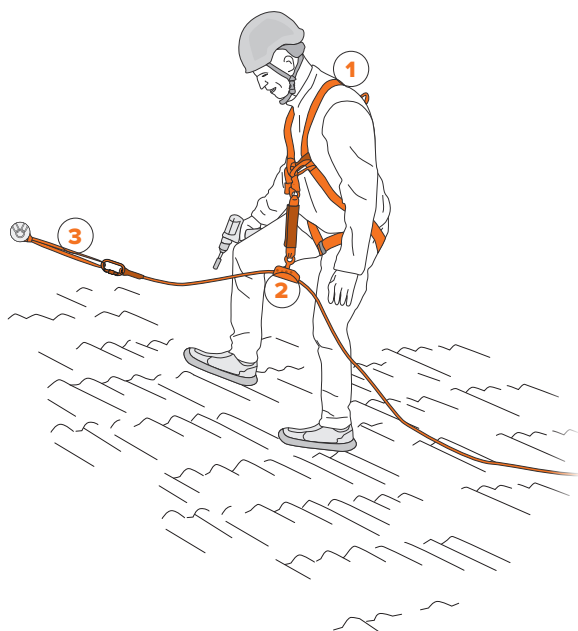

ECO **ROOF** SET

REF. **NKITECO4**

MAX
140 KG

DESCRIPTION

This kit is intended to be used for works on roofs in vertical or inclined use. It is composed with a full body harness with 2 attachment points (back and front), a mobile fall arrester on 10m rope, a 1m webbing sling and a transport bag.

CONTENT

1

- REF. **NUSL2ECO**
- 2 points full body harness
 - Unique size

2

- STOPEDGE®**
- REF. **NSL17AD..10**
- Mobile fall arrester for both vertical and horizontal use up to 140kg
 - Polyamide rope Ø 12mm - 10m