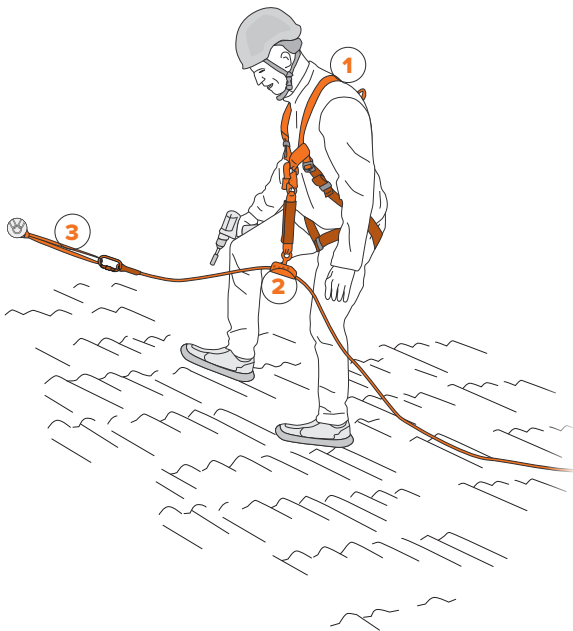

# ROOF SET

MAX  
140 KG

REF.  
**NKITTOIT1**

According to harness size  
NKITTOIT1..S / NKITTOIT1..ML / NKITTOIT1..XL

## DESCRIPTION

This kit is intended to be used for works on roofs in vertical or inclined use. It is composed with a full body harness with 2 attachment points (back and front), a mobile fall arrester on 10m rope, a 1m webbing sling and a transport bag.

## CONTENT

1

- REF.  
**NUS55**
- 2 points full body harness
  - Downward adjustment
  - Available in 3 sizes

2

- STOPEDGE®**  
REF.  
**NSL17AD..10**
- Mobile fall arrester for both vertical and horizontal use up to 140kg
  - Polyamide rope Ø 12mm - 10m